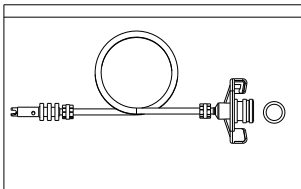

TS350/355 Accessory and Spare Parts

Standard parts include with the unit

SH-300
Syringe Holder

7045-0120
Air Line Holder

7045-9020
Foot Switch

7045-0080
Wire Bracket Holder

1700-0014
Power Adapter

FTKIT
Air Hose Fitting

71003RHB
10cc Receiver head Assembly

DXSAMPLENEEDLE
TE/TT Sample Needles

OPTIONAL ACCESSORIES (Not include with the unit)

881-000-000
Inline Filter (Optional)

TSD800-6
Air Filter (Optional)

700KIT
Receiver Head Assembly
And Needle Kit (Optional)

Spare Parts/Repair Parts

Part Number	Description
TSD500-48	Air Regulator, 0 - 15 psi (TS355)
TSD500-30	Air Regulator, 0 - 100 psi (TS350)
2900-0015	LCD
7066-9010	PCBA
TSD650-21	Solenoid Valve
INTFKIT	Internal Fitting/Tubing Kit
TSD210-3	Valve, Needle
TSD201-22	Check valve
7044-0120	Vacuum Venturi
535	Coupler, Panel Mt. Quick Disc. Assy. Black
TSD1121-22	Knob, Small
TSD1121-23	Knob, Large