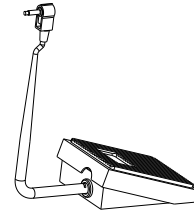

TS350/355 Accessory and Spare Parts

Standard parts include with the unit

SH-300
Syringe Holder

7045-0120
Air Line Holder

7045-9020
Foot Switch

7045-0080
Wire Bracket Holder

1700-0014
Power Adapter

FTKIT
Air Hose Fitting

71003RHB
10cc Receiver head Assembly

DXSAMPLENEEDLE
TE/TT Sample Needles

OPTIONAL ACCESSORIES (Not include with the unit)

881-000-000
Inline Filter (Optional)

TSD800-6
Air Filter (Optional)

700KIT
Receiver Head Assembly
And Needle Kit (Optional)

Spare Parts/Repair Parts

Part Number	Description
TSD500-48	Air Regulator, 0 - 15 psi (TS355)
TSD500-30	Air Regulator, 0 - 100 psi (TS350)
2900-0015	LCD
7066-9010	PCBA
TSD650-21	Solenoid Valve
INTFKIT	Internal Fitting/Tubing Kit
TSD210-3	Valve, Needle
TSD201-22	Check valve
7044-0120	Vacuum Venturi
535	Coupler, Panel Mt. Quick Disc. Assy. Black
TSD1121-22	Knob, Small
TSD1121-23	Knob, Large