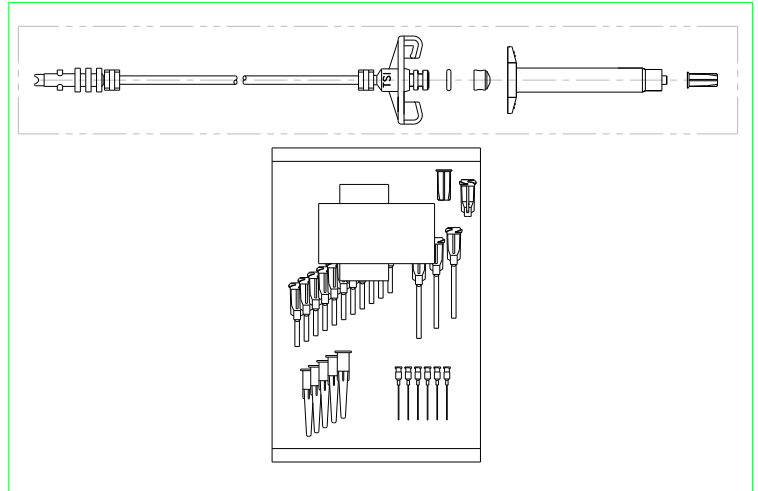

TS350/355 Accessory and Spare Parts

Standard parts include with the unit

SH-300
Syringe Holder

7045-0120
Air Line Holder

7045-9020
Foot Switch

7045-0080
Wire Bracket Holder

1700-0014
Power Adapter

FTKIT
Air Hose Fitting

71003RHB
10cc Receiver head Assembly

DXSAMPLENEEDLE
TE/TT Sample Needles

OPTIONAL ACCESSORIES (Not include with the unit)

881-000-000
Inline Filter (Optional)

TSD800-6
Air Filter (Optional)

700KIT
Receiver Head Assembly
And Needle Kit (Optional)

Spare Parts/Repair Parts

Part Number	Description
TSD500-48	Air Regulator, 0 - 15 psi (TS355)
TSD500-30	Air Regulator, 0 - 100 psi (TS350)
2900-0015	LCD
7066-9010	PCBA
TSD650-21	Solenoid Valve
INTFKIT	Internal Fitting/Tubing Kit
TSD210-3	Valve, Needle
TSD201-22	Check valve
7044-0120	Vacuum Venturi
535	Coupler, Panel Mt. Quick Disc. Assy. Black
TSD1121-22	Knob, Small
TSD1121-23	Knob, Large